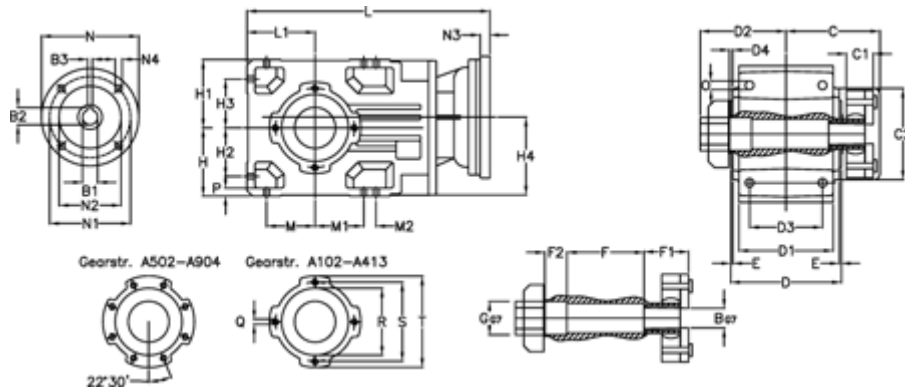

Article number: 296003530546320

Description: Bevel helical gearbox
A353QF35-305,4-P63B5

Measures

B = 35	D1 = 166	F2 = 53	L = 417.0	N3 = 4
B1 = 11	D2 = 80	G = 42	L1 = 100	N4 = M8x19
B2 = 12.8	D3 = 135	GA = 43	M = 73.0	O = 12.0
B3 = 4	d4 = 5.0	H = 100	M1 = 73.0	P = 11
C = 70.0	Description = A353 QF-xx P63 B5	H1 = 100	M2 = 11	Q = M10x17
C1 = 24	E = 3.5	H2 = 73.0	N = 140	R = 110
C2 = 90.0	F = 12.0	H3 = 73.0	N1 = 115	S = 130
D = 173	F1 = 48.0	H4 = 114.0	N2 = 95	T = 150